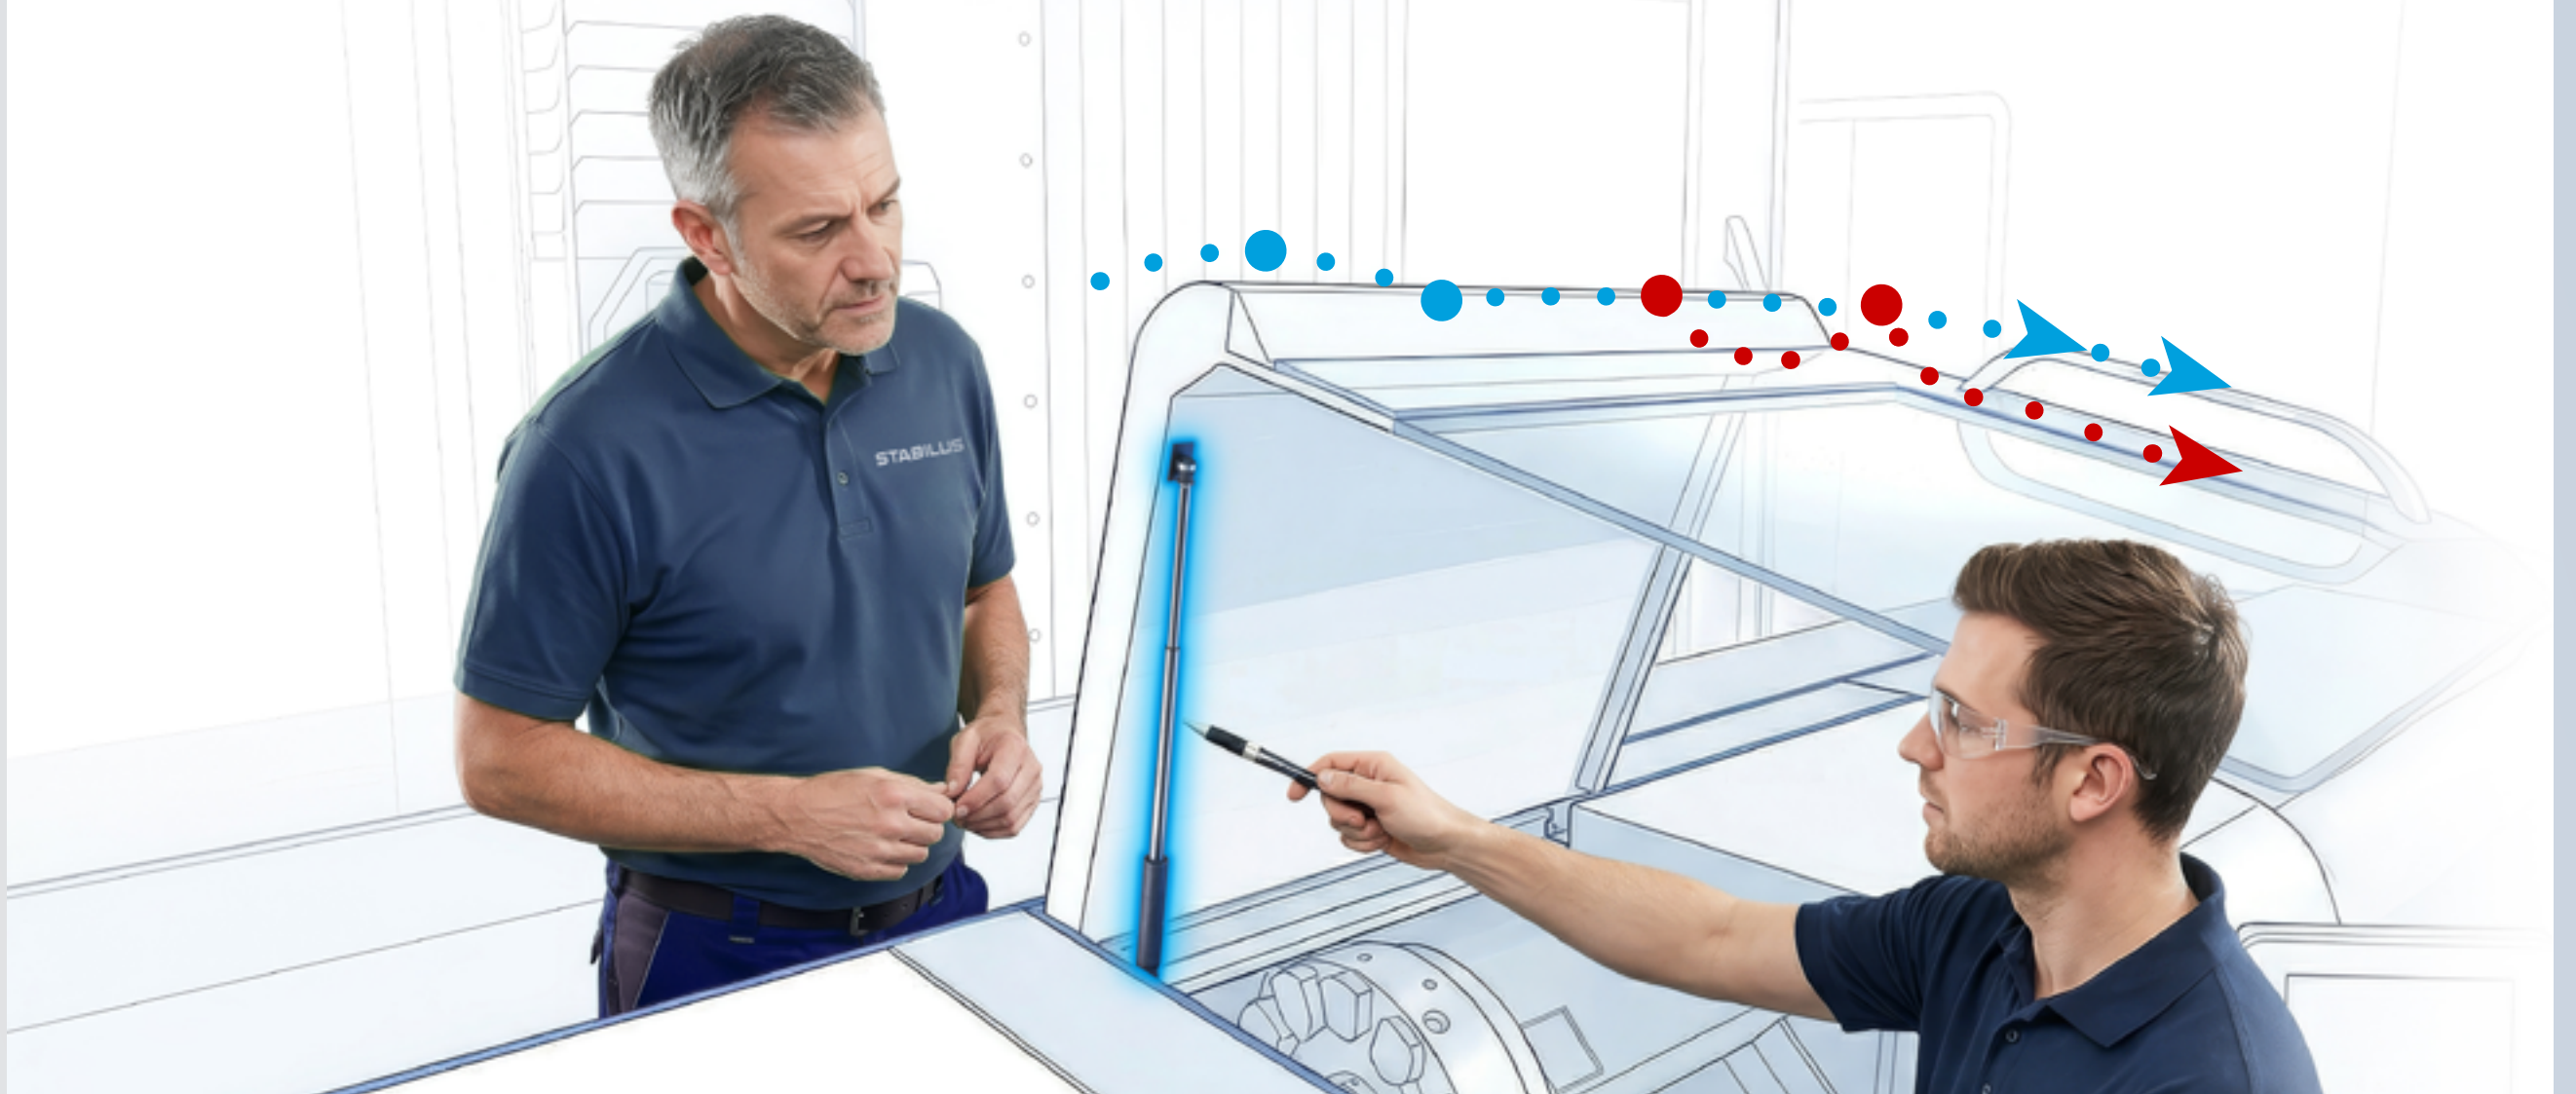

STABILUS 4 AUTOMATION

**IMAGINE YOU
ENHANCE
AUTOMATION
EFFICIENCY**

SWIPE

YOU CREATE SMART AND RELIABLE MOTION

Proven over decades in the industry

Future proof and ready for IIOT

SWIPE

YOU GET MOST EFFICIENT APPLICATIONS

Controlled motion and maximum efficiency

Faster time to market through expert advice

SWIPE

YOU BENEFIT FROM HIGHEST FLEXIBILITY

Customizable POWERISE linear drives

Available within 48 hours

Platform-based customization

SWIPE

YOU USE OUR COMBINED EXPERTISE

Stabilus4Automation unites expertise to deliver **holistic motion control solutions.**

SWIPE

YOU ELECTRIFY YOUR MOTION

This means **less maintenance, reduced energy consumption and better controllability.**